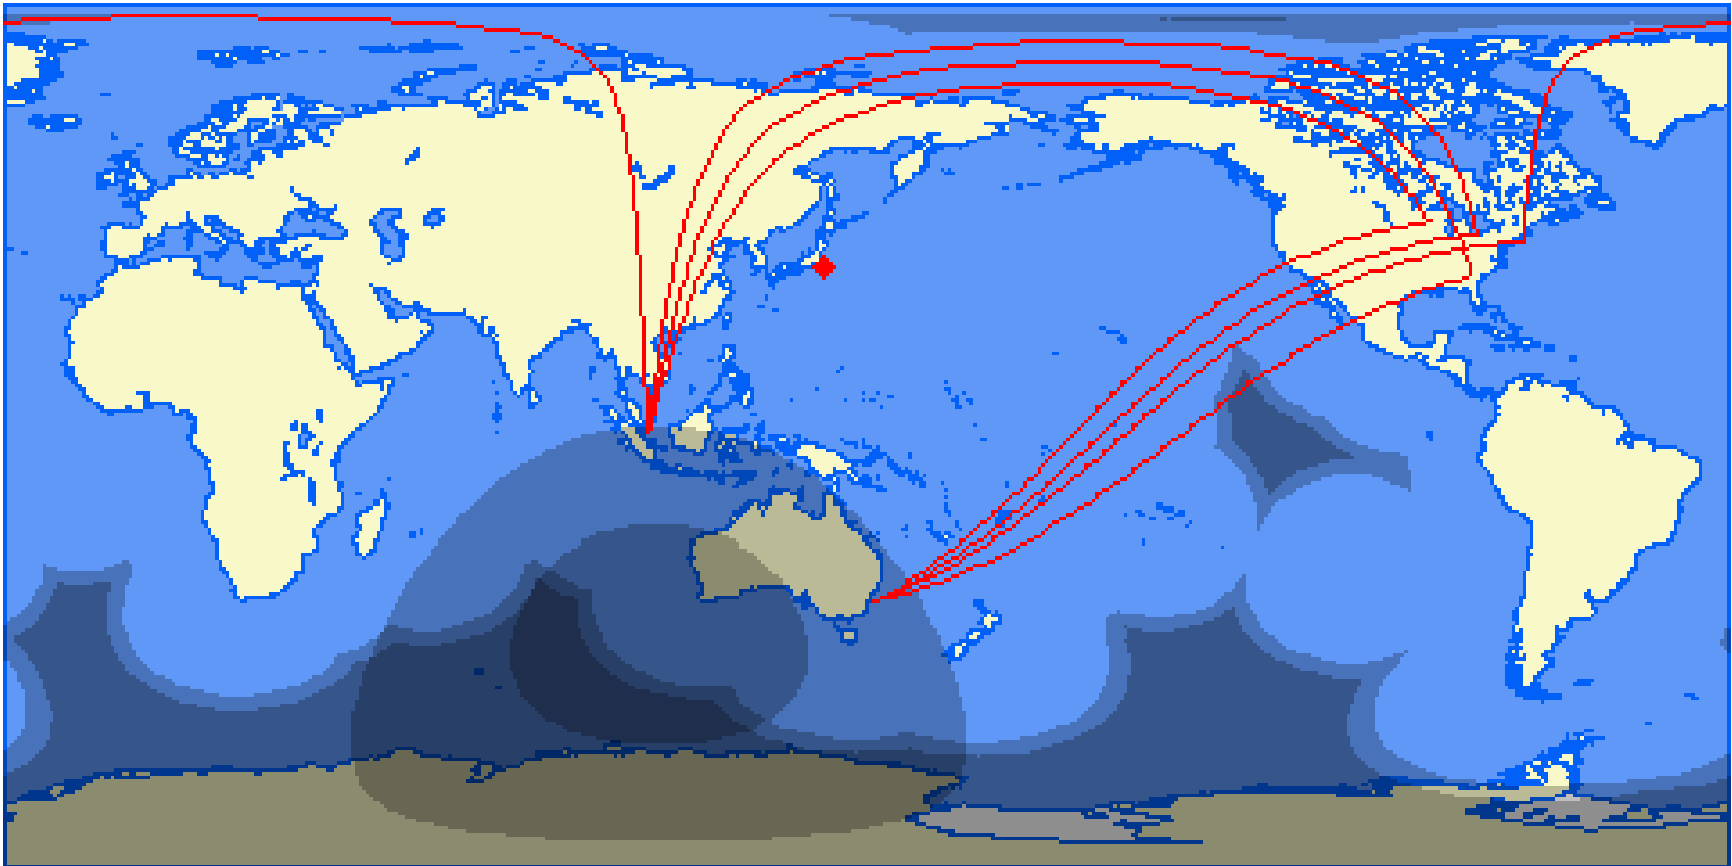

777LR vs. 787-8 Range and ETOPS Capability

Hubs-SYD/SIN 777LR 9400NM versus 787 8200NM; ETOPS 180-207 Minutes